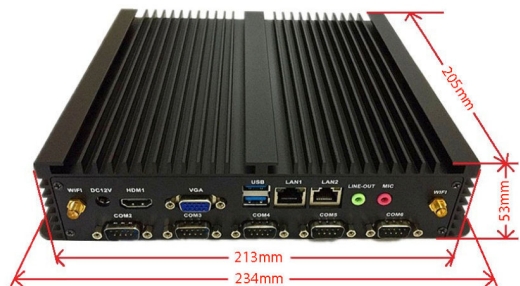

IPC6000-i5

Box PC

Technical Specification

OS	Windows 7 / 8 / 10 / 11, Linux
CPU	Intel i5-1035G4, Quad-core, 1.1 GHz
RAM	8 GB (DDR 4)
HD	SSD 128 GB
Interface	1x VGA, 1x HDMI, 2x USB3.0, 6x USB2.0, 6x COM, 1x LAN, 1x Audio, 1x WIFI
Power supply	12 V
EMC standard	CE, ROHS