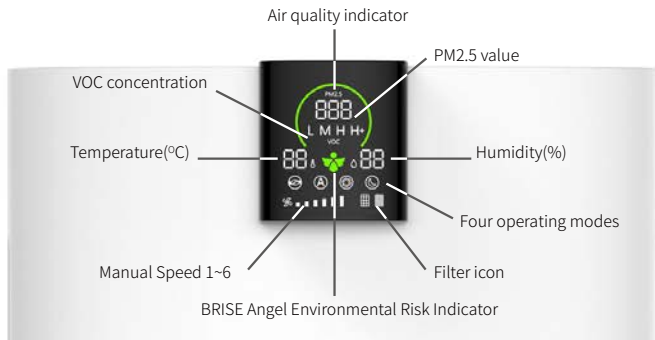

Brightness adjustable display

Clear indication and control