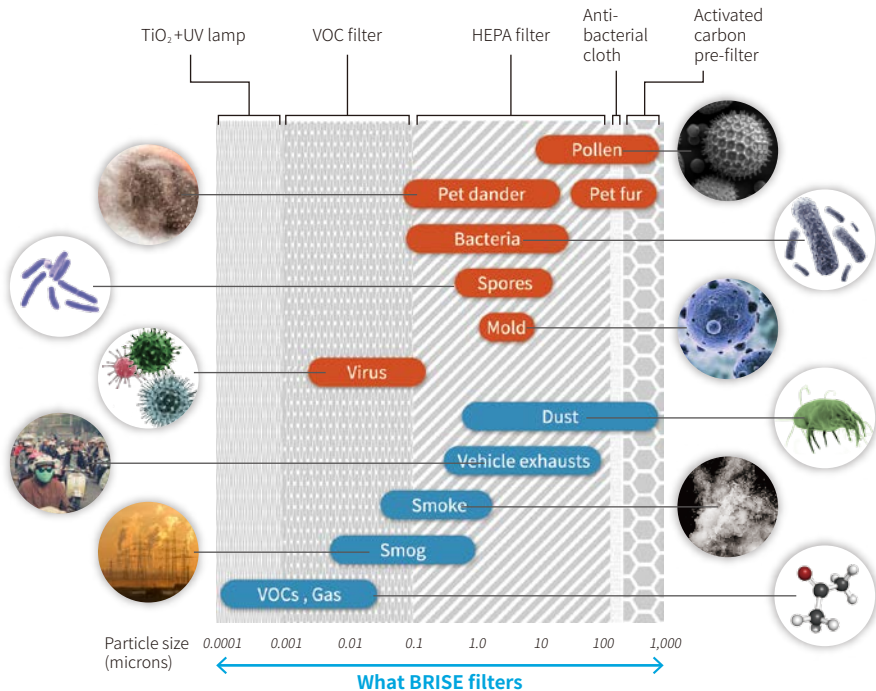

AI intelligence

Proactive outdoor air quality reaction

BRISE AI Air purifiers are connected with local air quality meter stations to monitor outdoor air quality in real-time, and autonomously react before outdoor air pollution enters the house.

Multifunctional composite filter

Filter harmful substances such as formaldehyde, pollen, dust mites, mold, bacteria, virus and PM 2.5 in the air.

Coanda effect

Aerodynamic natural airflow design

This unique design makes the airflow travel along the wall over to the ceiling and back down to the floor where the polluted air gets trapped by the air intake placed at the lowest ground level and bring the purified air naturally everywhere in the house, far more away than traditional type of air purifier.

Autonomous air pollution analysis

AI analyses pollution and identifies pollutants.

BRISE C360 can simultaneously detect 7 kinds of air factors (PM 0.3 / 1.0 / 2.5 / 10 concentration, harmful gas, temperature/humidity). Using these data and AI analysis, it can identify the possible pollutants.